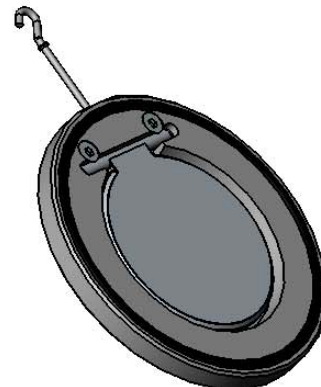

Ref. : CB 6441.pas

Rev. : K

Date :02/08/2011

Page : 1/1

STAINLESS STEEL WAFER TYPE SWING STAINLESS STEEL CHECK VALVE

CB 6441

Tecofi 
FAREX FLUID SOLUTION DESIGNER

APPLICATION

General uses: distribution and treatment of waters (filtration, equipment of swimming pool) air conditioning, hydrocarbon, irrigation, etc.

GENERAL CHARACTERISTICS

Design in accordance with standard NF EN 14341.
From DN 40 to DN 400.
Mounting and working position in horizontal and vertical ascending fluid.
Short length.
Easy mounting.
Low weight.
Seat inside body.
Low head loss.
Seat : rubber/metal or metal/metal (On request).
Option : O ring for face flanges.

CONSTRUCTION

5	2	Screw	A2 Class C70	
4	1	O-Ring	FPM (Type viton®)	
3	1	Disc	Stainless steel X5CrNiMo 17-12-2	DIN: X5CrNiMo18 10 ASTM: A 182 AISI 316 BS: 970 316 S16
2	2	O-Ring	FPM (Type viton®)	
1	1	Body	Stainless steel X5CrNiMo 17-12-2	DIN: X5CrNiMo18 10 ASTM: A 182 AISI 316 BS: 970 316 S16
Pos.	Qty.	Description	Material	

DIMENSIONS

DN	L	Ø A	Ø D	Weight (kg)
040 – 1" 1/2	16	25	94	0,7
050 – 2"	16	32	109	1,0
065 – 2" 1/2	16	45	129	1,3
080 – 3"	16	56	144	1,7
100 – 4"	16	75	164	2,1
125 – 5"	16	95	195	3,2
150 – 6"	19	120	221	4,9
200 – 8"	22	160	276	11,5
250 – 10"	32	200	330	15,5
300 – 12"	38	240	380	26,0
350 – 14"	38	280	440	38
400 – 16"	48	316	491	56