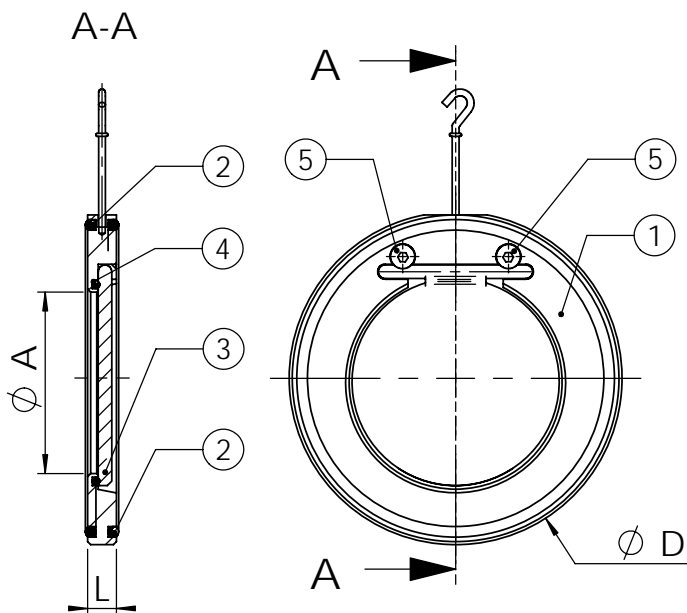

TECOFI France - 83, Rue Marcel Mérieux 69960 Corbas - FRANCE
Tél. +33 (0) 4 72 79 05 79 - Fax +33 (0) 4 78 90 19 19 / +33 (0) 4 72 79 05 70
Adresses e-mail : sales@tecofi.fr ; tecofi@tecofi.fr / Site web : www.tecofi.fr